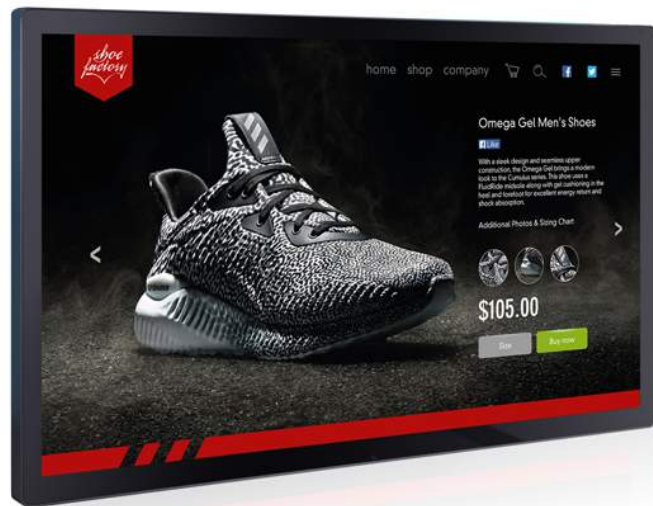

iDISPLAY™ Tablet 43" UIT443B-B01

The iDISPLAY Tablet 43" is designed as an freestanding or wall based interactive display. Operating on an Android operating system and powered by Pulse technology, this slim and elegant display includes all of the solutions needed for commercial locations. Attach to any standard TV/monitor VESA bracket and simply turn on the power. It is a fully interactive commercial display that uses capacitive touch, built in WiFi and LAN, and a host of integrated features that work in either landscape or portrait format. With the option to expand to 3G services*, this is an amazing, large screen interactive digital display that creates an engaging, memorable consumer experience.